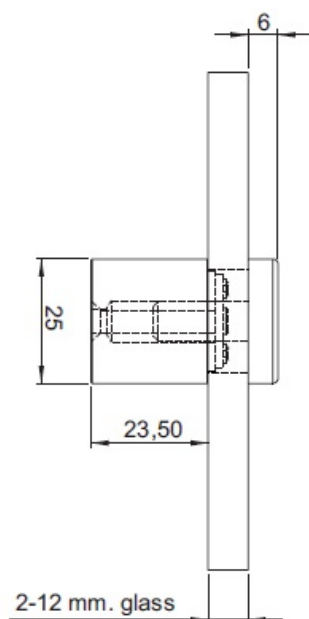

PRODUCT SHEET

Description:

2 LED Sign Board Screws, ø25x25mm, Alu Look, Blue Light

Item number:

22.11.321-0

| Units | Box | Carton | HS Code | Barcode |
|-------|-----|--------|------------|---|
| Set | 1 | 8 | 9405119090 |  5704866103800 |